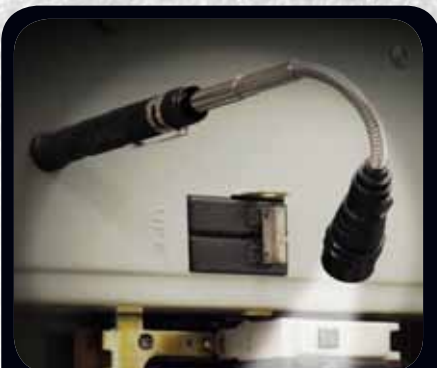

## Original

(PL-888)

Without  
Magnetic Base

**Heavy Duty**  
Magnetic Base

**9 kg** Adhesion  
Power!

**2.3 kg**  
Magnetic  
Power

## Duo Magnetic

PL-889

Flexible Neck 210° Angle

Strong PickUp Power 2.3 kg

3 Super Bright White LEDS

Telescoping Length 17-55cm

Push Button On/Off Switch

Heavy Duty Metal Clip